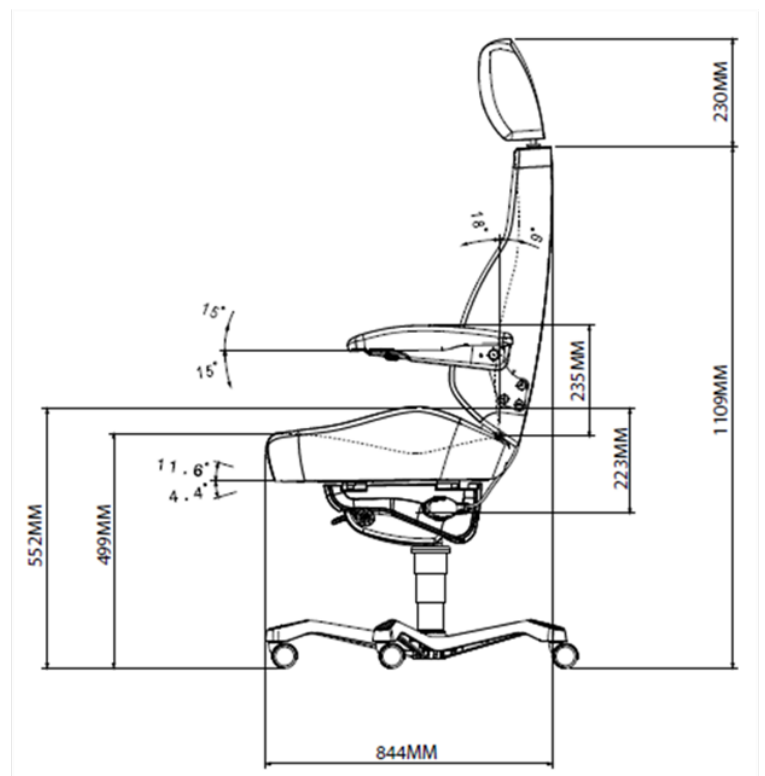

Director Office Chair

DIMENSIONS

CONTACT YOUR NEAREST KAB SEATING DISTRIBUTOR
FOR MORE INFORMATION

KAB Seating Ltd

Round Spinney
Northampton
NN3 8RS

T +44 (0) 1604 790500
F +44 (0) 1604 790155
E infouk@cvgrp.com