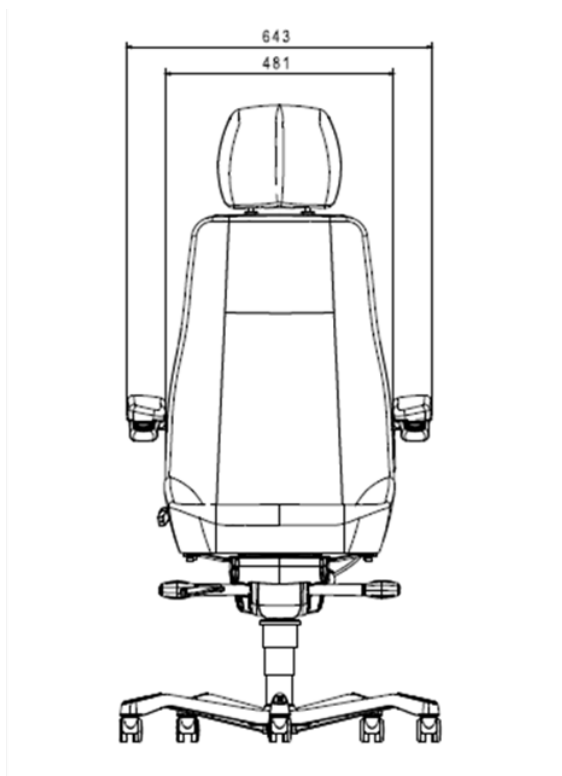

Director Office Chair

DIMENSIONS

CONTACT YOUR NEAREST KAB SEATING DISTRIBUTOR
FOR MORE INFORMATION

KAB Seating Ltd

Round Spinney
Northampton
NN3 8RS

T +44 (0) 1604 790500
F +44 (0) 1604 790155
E infouk@cvgrp.com