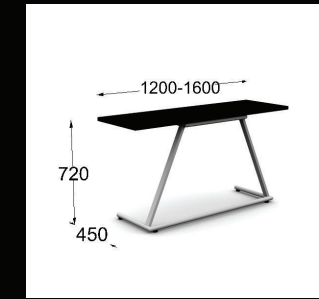

DEMI

Design: Jouko Järvisalo

Non-stackable version

GRAPHICAL & STREAMLINED

Demi is a versatile table. In addition to a side table, it can be used to form long meeting tables, auditoriums, restaurants etc. with. The standard size is 1400x450mm, height 720mm. Different sizes are available upon request - from 1200x450 to 1800x600 (stackable up to 1600x450mm). The handy trolley makes it perfect for multipurpose environments and temporary use. Includes height adjustment gliders. Optional front panels.