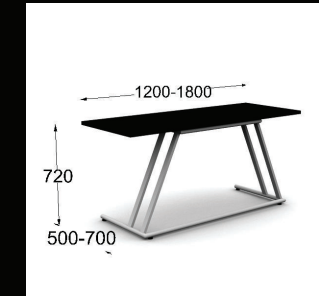

DEMI

Design: Jouko Järvisalo

Non-stackable version

GRAPHICAL & STREAMLINED

Demi is a versatile table. In addition to a side table, it can be used to form long meeting tables, auditoriums, restaurants etc. with. The standard size is 1400x450mm, height 720mm. Different sizes are available upon request - from 1200x450 to 1800x600 (stackable up to 1600x450mm). The handy trolley makes it perfect for multipurpose environments and temporary use. Includes height adjustment gliders. Optional front panels.