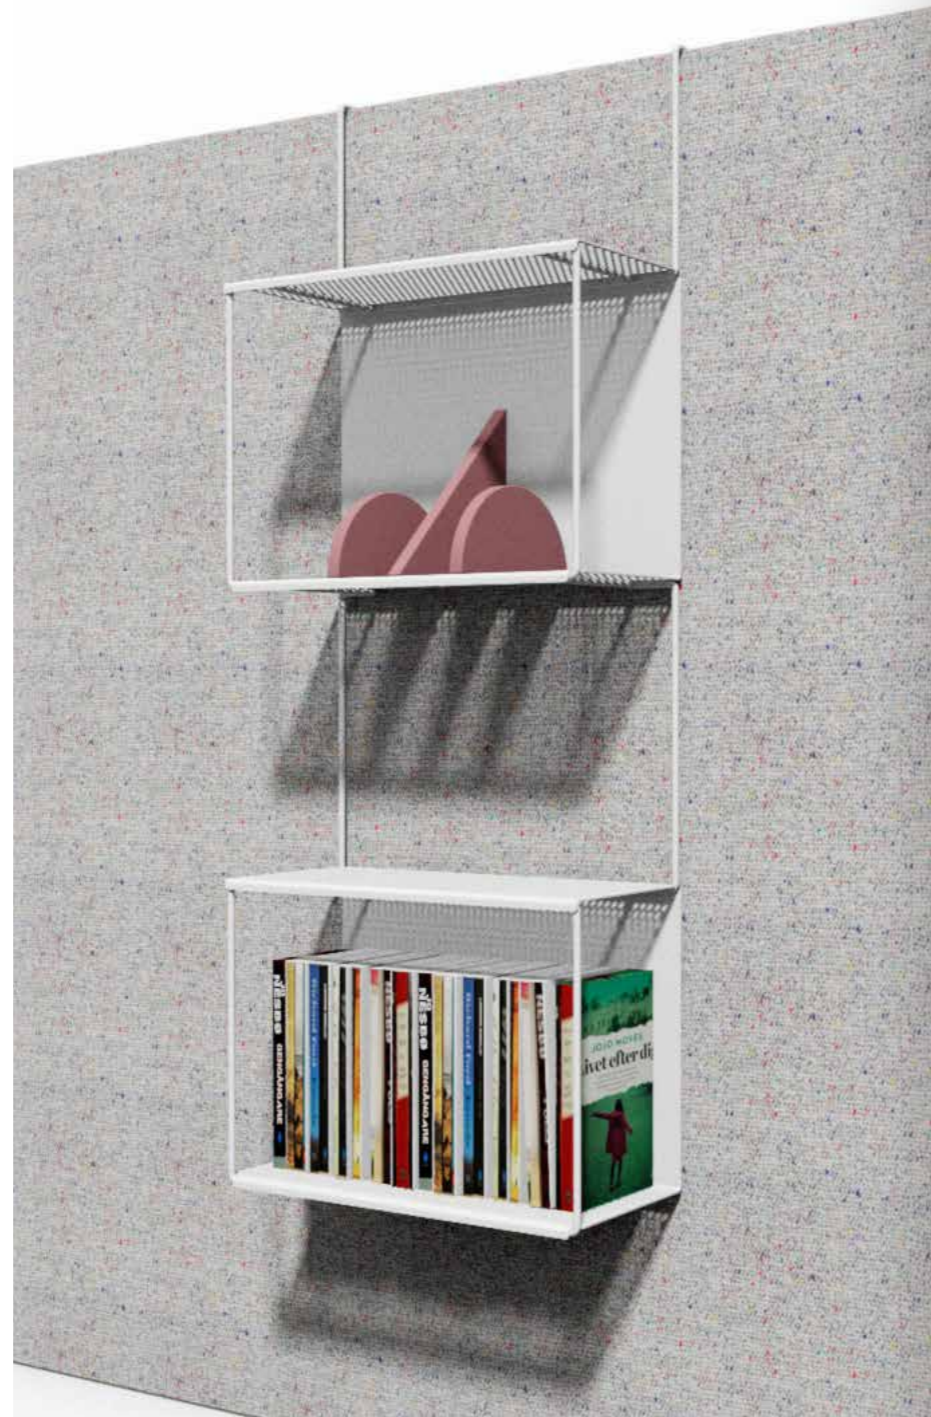

ACCESSORIES THAT COMPLETE YOUR WORKPLACE

To guide you through the EFG Add assortment, we've created three sub categories of accessories, all with an efficient and structured workplace in mind.

ASSORTMENT KIT

WELCOMING features all of the accessories necessary to get your workstation up and running. **SHARING** is a set of accessories that facilitate the use of common office areas where people gather to share thoughts and know-how. **ORGANIZING** contains the basic accessories you need to get your workstation organized.

WELCOMING KIT

EFG ADD COAT HANGER KIT ROUND OR SQUARE
EFG Add Base
2 x EFG Add Coat Hanger
4 x EFG Add Hook

EFG ADD MIRROR KIT ROUND OR SQUARE
EFG Add Base
EFG Add Mirror
EFG Add Hook

EFG ADD NAMETAG KIT ROUND OR SQUARE
5 x EFG Add Nametag

EFG ADD HOOK KIT
8 x EFG Add Hook
EFG Add Base

SHARING KIT

EFG ADD NOTEBOARD KIT ROUND OR SQUARE
EFG Add Base
EFG Add Noteboard
Whiteboard Pen Kit

EFG ADD MAGAZINE HOLDER KIT ROUND OR SQUARE
EFG Add Base
4 x EFG Add Magazine Holder
4 x EFG Add Hook

EFG ADD SHELF KIT
EFG Add Shelf
EFG Add Geometrics

ORGANIZING KIT

EFG ADD MEMO KIT ROUND OR SQUARE
EFG Add Base
EFG Add Memo
EFG Add Hook
EFG Add Pentray
Whiteboard Pen Kit
EFG Add Pin Kit

EFG ADD PAPER KIT ROUND OR SQUARE
EFG Add Base
EFG Add Holder
EFG Add Hook
EFG Add Pentray

EFG ADD BUTLER KIT
EFG Add Butler
EFG Add Geometrics

EFG ADD STACK KIT

EFG ADD CABELTRAY
EFG Add Cabletray