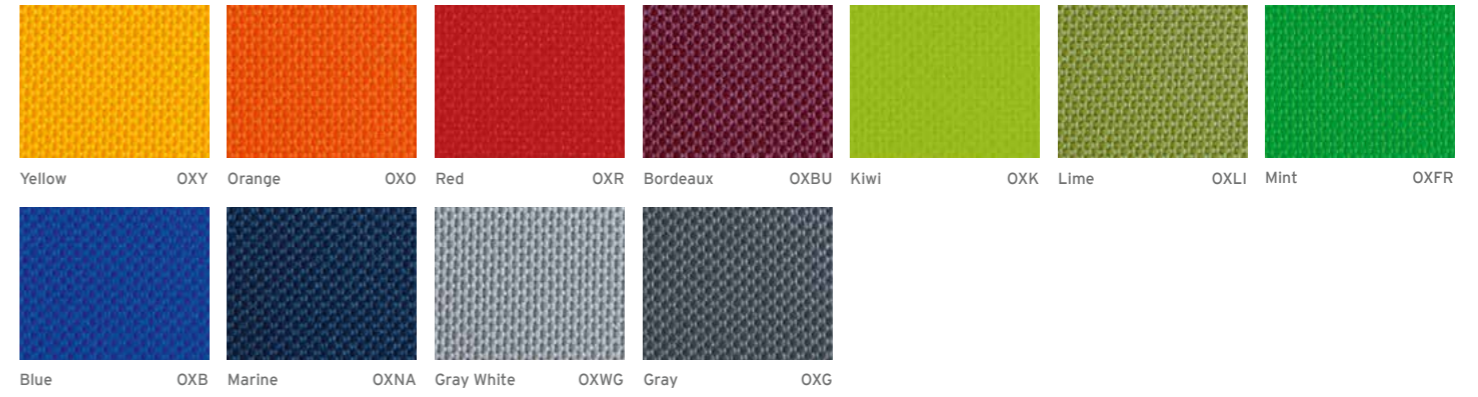

Light Green SV 508 Medium Green SV 010 Dark Green SV 563 Turquoise SV 031 Ice Blue SV 213 Medium Blue SV 067 Dark Blue SV 307

Beige SV 001 Light Brown SV 009 Dark Brown SV 424 Light Gray SV 401 Dark Gray SV 402 Anthracite SV 902 Black SV 901

PRICE GROUP 3

WOOL

ARTIFICIAL LEATHER

PRICE GROUP 4

ARTIFICIAL LEATHER B1

PRODUCT-RELATED FABRICS

BEANBAG RANGE CHILL

OX

* WOODMARK COLOUR WOOD

MULTIPLEX COLOUR WOOD VENEER LONGITUDINAL

Natural Beech Yellow 1579 Orange 1667 Red 1669 Green 27190 Blue 1748 Anthracite 1257

CPL LAMINATE MULTIPLEX TRANSVERSELY VENEERED CHAIRS

Platin White CPL W980 Light Gray CPL U708 Red CPL U306 Graphite Black CPL U961

PLASTIC COLORS FLEX

Yellow 1579 Orange 1667 Red 1669 Green 27190 Blue 1748 Gray 7040 Anthracite 1257

PLASTIC COLORS TIDY BOX

Yellow Red Green Blue Transparent

CORK

Natural Cork

CORK-LINOLEUM

Green 2213 Sandy 2187 Gray-Blue 2162 Anthracite 2204